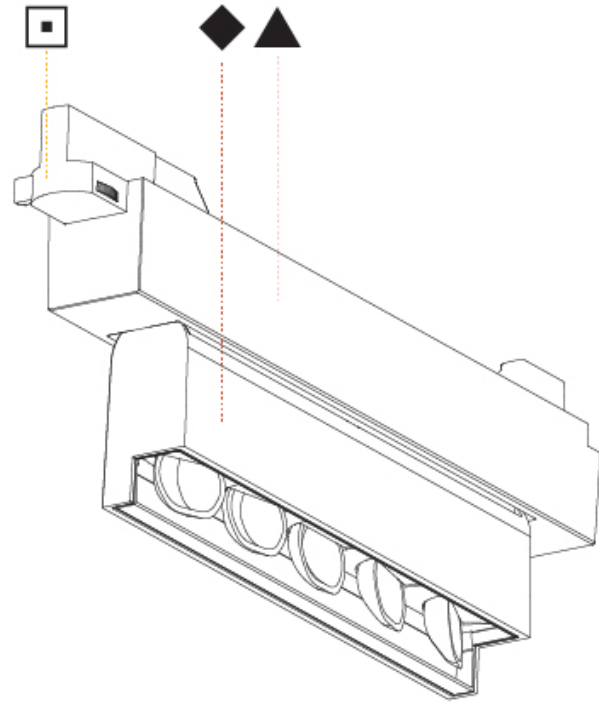

MAGIQ WALLWASH PLUS BLACK TRACK

A3T062-

PROJECT

TYPE

SPECIFIER

QUANTITY

DATE

A